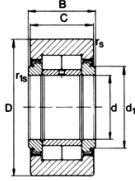

NUTR

NUTR...X

**Bearing Designation**

Without Seal : NUTR 25 62

Outer Diameter (mm) : 62

**Boundary Dimensions(mm)**

d : 25

D : 62